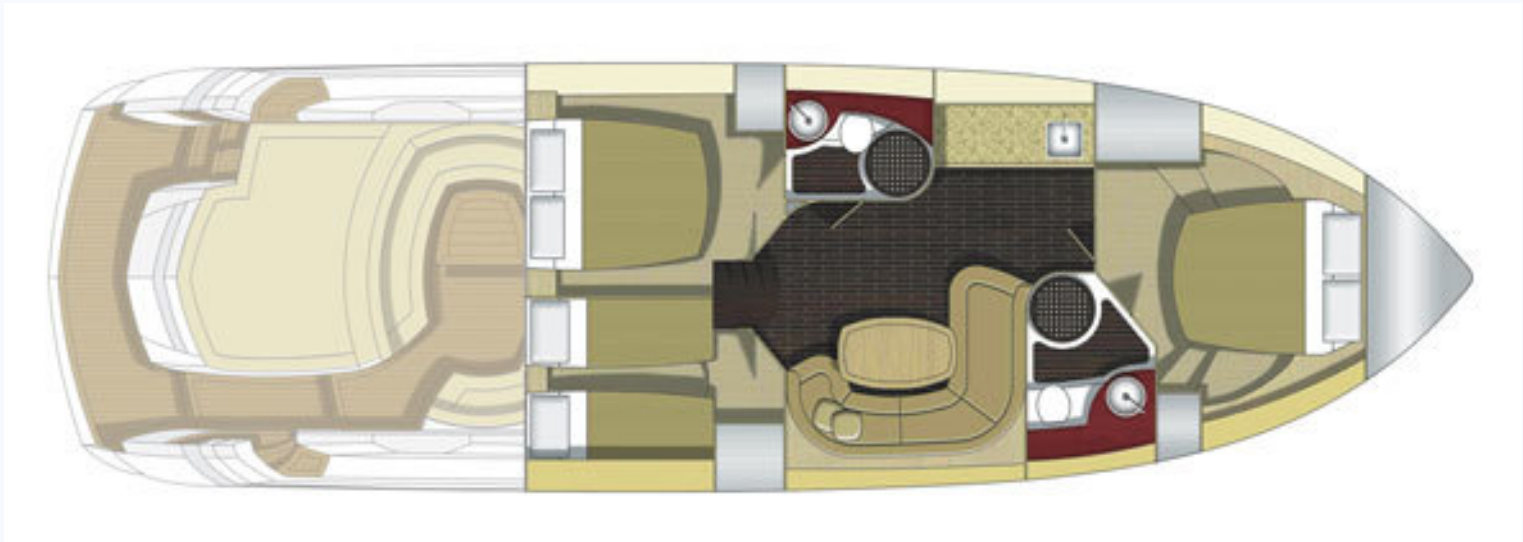

SESSA C52 - M/Y BARUNA

16m (52'), CAPACITY: 12

SESSA C52 - M/Y BARUNA

A modern well designed yacht offering space and feel of a much bigger yacht.

Based in Marina Botafoch.

YEAR	2007
TYPE	SPORTS CABIN CRUISER
BEAM	4.5m (15')
LENGTH	16m (52')
CAPACITY	12 + crew
TOP SPEED	35 Kn
CRUISING SPEED	28 Kn
FUEL CONS.	200 l/hr
PRICES:	
LOW SEASON	€ 2000 / day € 2420 inc. VAT
MID SEASON	€ 2200 / day € 2662 inc. VAT
HIGH SEASON	€ 2400 / day € 2904 inc. VAT
CABINS	MASTER, VIP, TWIN & 2 BATH