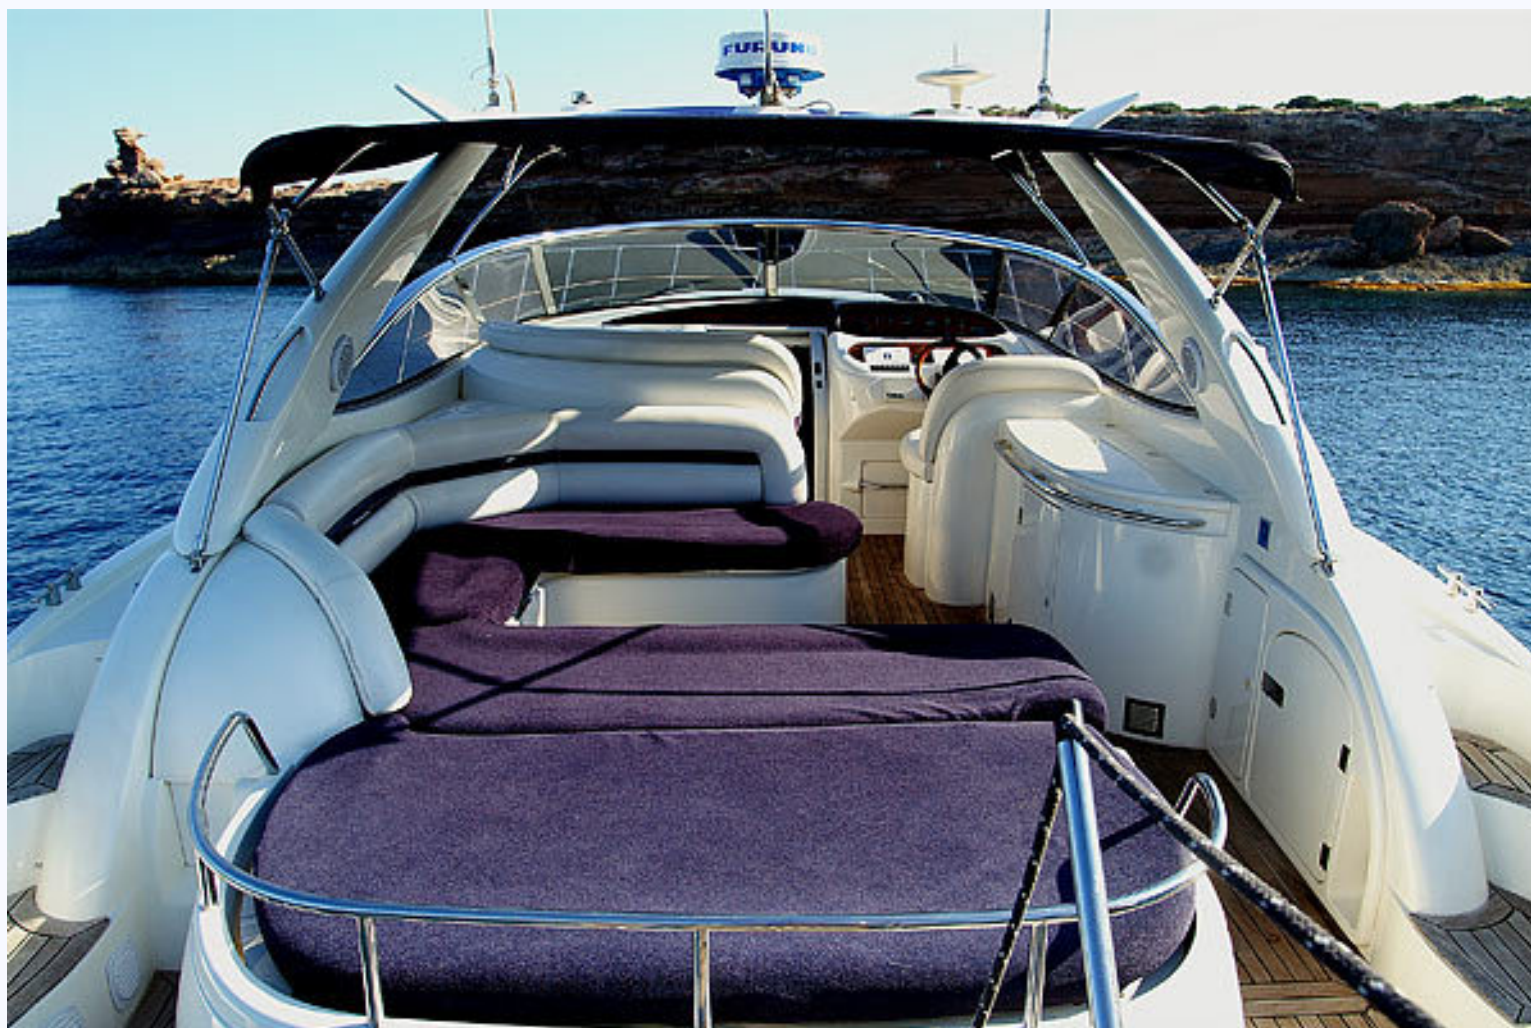

SUNSEEKER CAMARGUE 44

14m (46'), CAPACITY: 11

SUNSEEKER CAMARGUE 44

SUNSEEKER CAMARGUE 44

We have 2 Camargue 44 in our fleet. One is based in Marina Botafoch and one in Sant Antonio.

The Camargue 44 is a stylish modern boat with a wide beam, allowing her to take up to 11 passengers, our San Antonio Camargue can take 12 plus crew.

The one displayed here is the one based in Ibiza.

YEAR	1999
TYPE	MOTOR
LENGTH	14m (46')
CAPACITY	11 plus crew
TOP SPEED	30 Kn
CRUISING SPEED	25 Kn
FUEL CONS.	120 LT/HR l/hr
PRICES:	
LOW SEASON	€ 1150 / day € 1391 inc. VAT
MID SEASON	€ 1350 / day € 1633 inc. VAT
HIGH SEASON	€ 1450 / day € 1754 inc. VAT