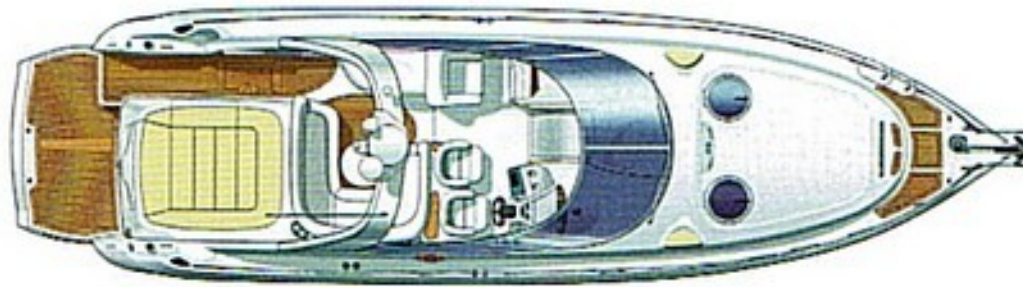

CRANCHI 41

12.5m (41'), CAPACITY: 9

Endurance 41

YEAR	2007
TYPE	Motor cruiser
BEAM	4m (13')
LENGTH	12.5m (41')
CAPACITY	9 plus crew
FUEL CONS.	130€ /h l/hr
PRICES:	
LOW SEASON	€ 1150 / day € 1391 inc. VAT
MID SEASON	€ 1150 / day € 1391 inc. VAT
HIGH SEASON	€ 1300 / day € 1573 inc. VAT