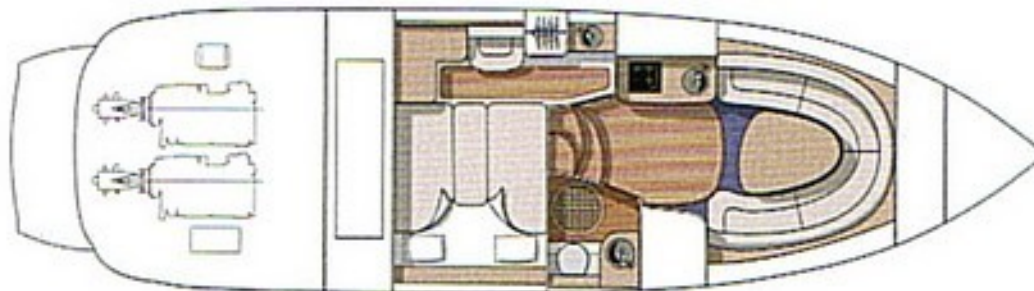

CRANCHI 41

12.5m (41'), CAPACITY: 9

Endurance 41

YEAR	2007
TYPE	Motor cruiser
BEAM	4m (13')
LENGTH	12.5m (41')
CAPACITY	9 plus crew
FUEL CONS.	130€ /h l/hr
PRICES:	
LOW SEASON	€ 1150 / day € 1391 inc. VAT
MID SEASON	€ 1150 / day € 1391 inc. VAT
HIGH SEASON	€ 1300 / day € 1573 inc. VAT