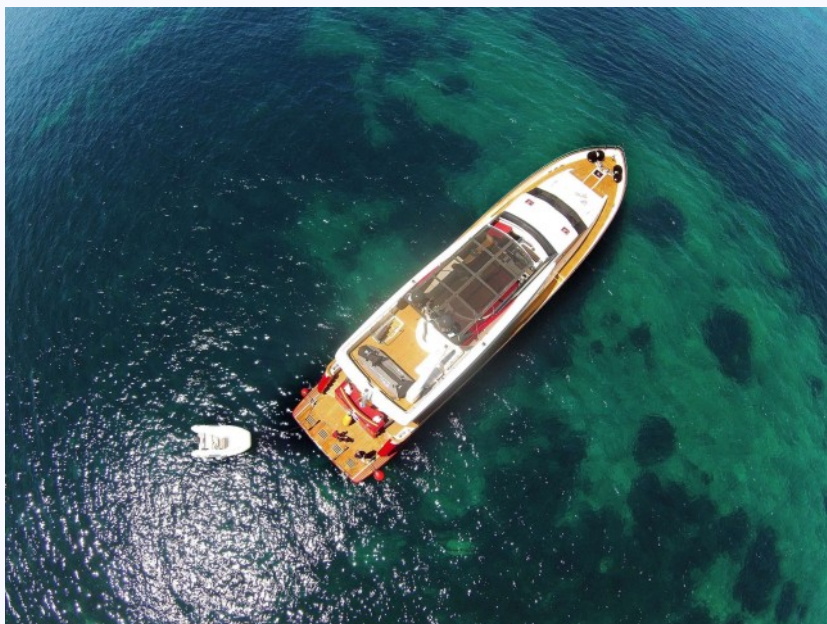

GUY COUACH 90 - M/Y FIGI

GUY COUACH 90 - M/Y FIGI

Included in price:

Crew : Captain, deckhand, Hostess

Dinghy 40HP, wake board

Donut, waterski, snorkeling gear

Towels

Complimentary Snacks and soft drinks

MYBA E-Contract available for this yacht with Dream Boats Ibiza.

YEAR	2005	PRICES:	
TYPE	MOTOR	LOW SEASON	€ 4500 / day € 5445 inc. VAT
LENGTH	30m (98')	MID SEASON	€ 7000 / day € 8470 inc. VAT
CAPACITY	12 (day) 10 (sleeping)	HIGH SEASON	€ 7000 / day € 8470 inc. VAT
TOP SPEED	32 Kn	CABINS	MASTER, VIP AND 2 DOUBLE
CRUISING SPEED	25 Kn	EXTRAS	€ 400 per night sleep aboard at anchor. Berth Ibiza Magna. Full week € 45000 plus VAT and APA
FUEL CONS.	600 LTR/HR I/hr		